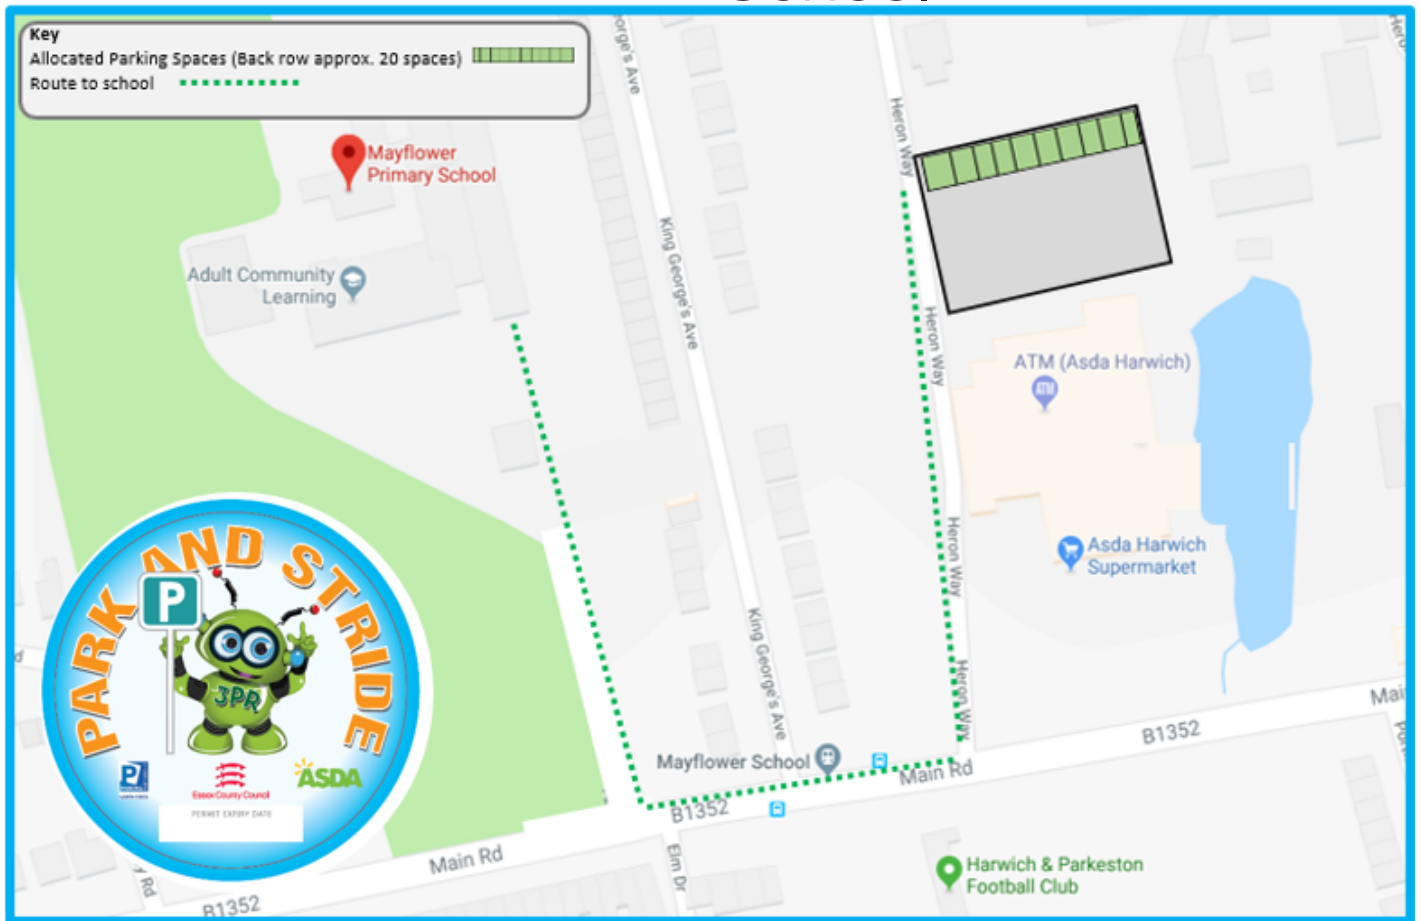

# Park and Stride scheme at The Mayflower Primary School

## The Mayflower Primary School - Park and Stride Map Asda Harwich

We are pleased to announce a new Park and Stride Scheme at your school. Asda off Heron Way have agreed for parents/carers to use their car park when dropping off and/or picking your children up from school.

Where can you park?

People participating in Park and Stride are permitted to park their vehicles in the bays at the rear of the car park.

Do we need to display a permit?

We have created a 3PR Park and Stride car window sticker which will highlight that you are participating in the Park and Stride scheme.

Asda have kindly agreed to the use of their car park and we therefore ask that you please park responsibly, abide by the speed limits, use the pedestrian walkways throughout the car park and park in the allocated area.